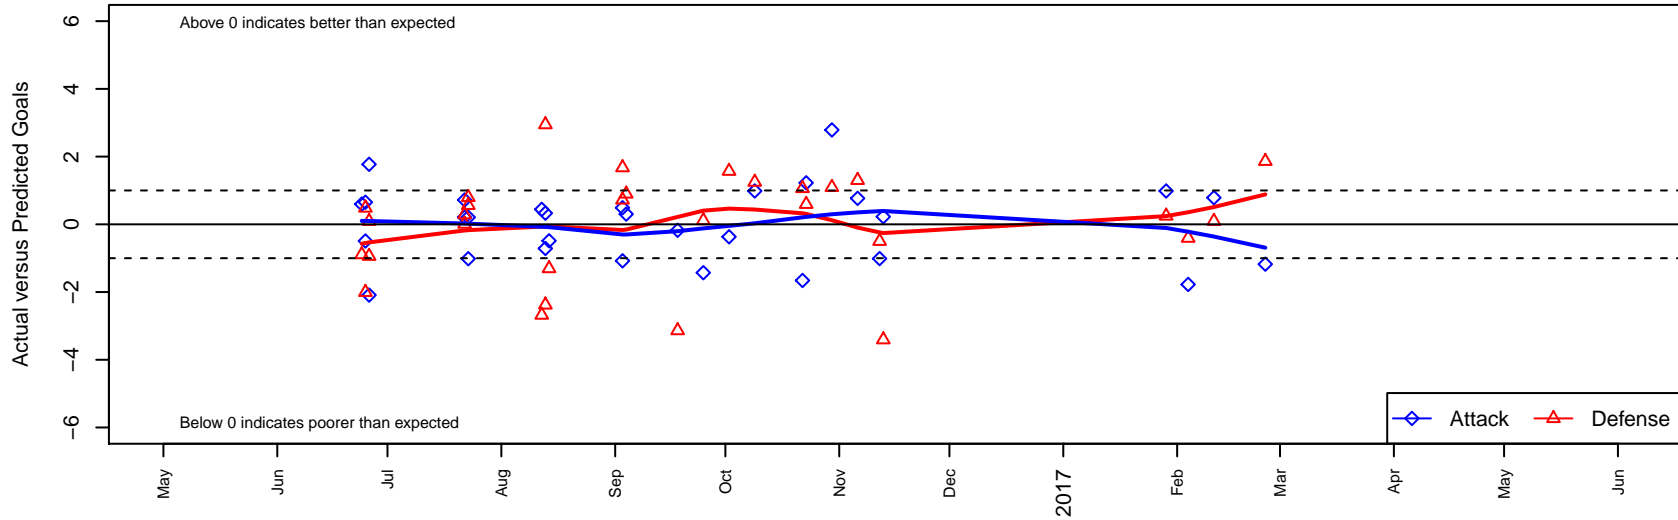

# NK United B99

North Kitsap SC  
 Poulsbo, WA  
 B99 total strength=1431  
 attack=9.34 defense=8.48  
 fall league = PSPL Classic U18

alt names used:  
 NK United  
 NK United 99  
 NKSC NK UNITED (WA)

Venues played:  
 2016 Clash At the Border Div 2 Gold/Silver U17  
 2016 Crossfire Select U19 Silver  
 2016 Les Schwab NW Cup U18/19 U19  
 2016 Labor Day Cup BU18  
 2016 PSPL Classic U18  
 2016 WA Cup HS Silver U18

**NK United B99**  
 Dots are actual minus expected GF (blue circles) and GA (red triangles).  
 Blue line is smoothed change in attack strength. Red is smoothed change in defense strength.

**attack and defense variance (black dot)  
relative to other teams  
and top 10 in region**