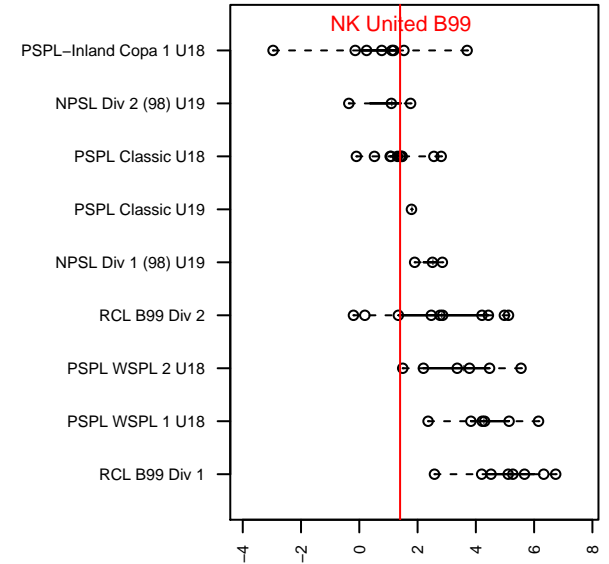

**attack and defense rating
relative to others at age
and all opponents in last 13 months**